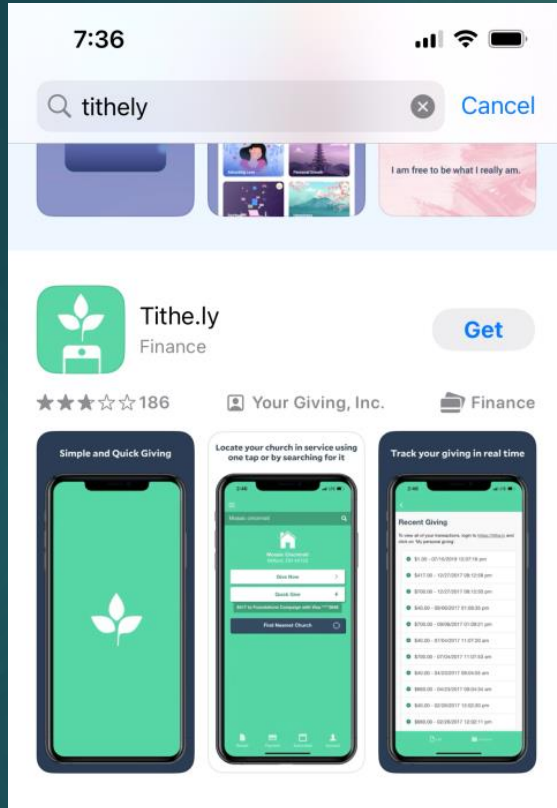

To:

General Fund

Please Choose

✓ General Fund

Fall Fund

Memorial Fund

Mission & Outreach

Card Bank

5. Enter a donation amount and choose where to designate it

## On the app...

1. Find the Tithe.ly app on the App Store or Google Play

2. Create an account

3. Find Moe Lutheran