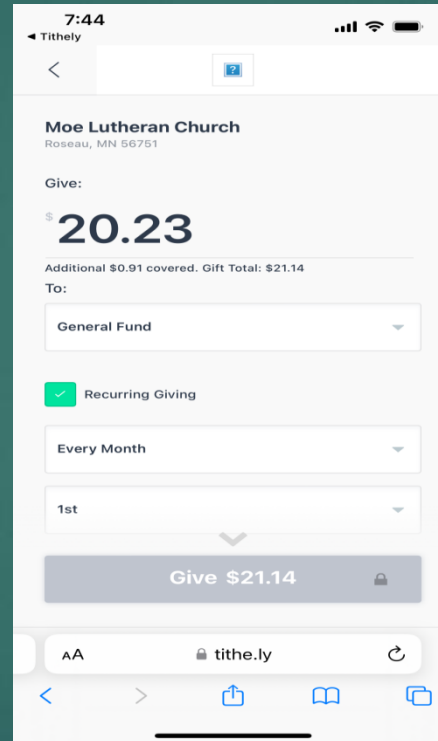

5. Enter a donation amount and choose where to designate it

# How does Tithe.ly work?

## On the app...

1. Find the Tithe.ly app on the App Store or Google Play

2. Create an account

3. Find Moe Lutheran

# How does Tithe.ly work?

On the app...

4. Enter credit card or bank account information

5. Enter a donation amount and select whether it should be a one-time or recurring gift

6. Designate your donation, with many options to choose