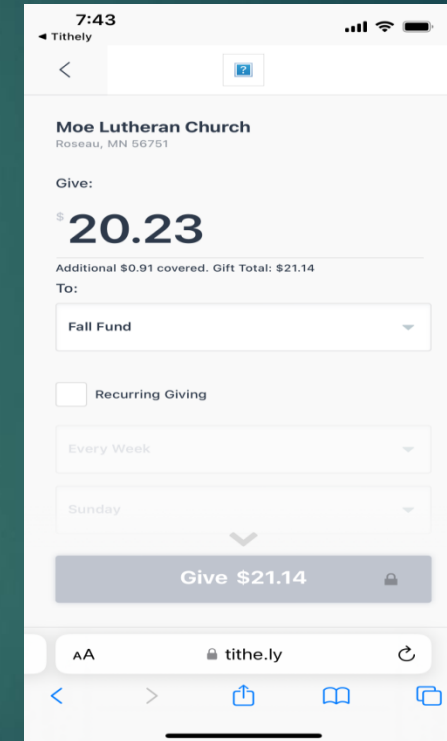

## On the app...

1. Find the Tithe.ly app on the App Store or Google Play

2. Create an account

3. Find Moe Lutheran

# How does Tithe.ly work?

On the app...

4. Enter credit card or bank account information

5. Enter a donation amount and select whether it should be a one-time or recurring gift

6. Designate your donation, with many options to choose