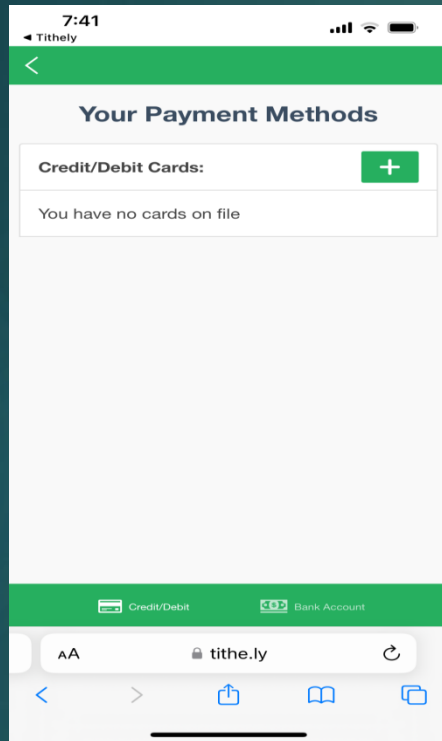

## On the app...

1. Find the Tithe.ly app on the App Store or Google Play

2. Create an account

3. Find Moe Lutheran

# How does Tithe.ly work?

On the app...

4. Enter credit card or bank account information

5. Enter a donation amount and select whether it should be a one-time or recurring gift

6. Designate your donation, with many options to choose