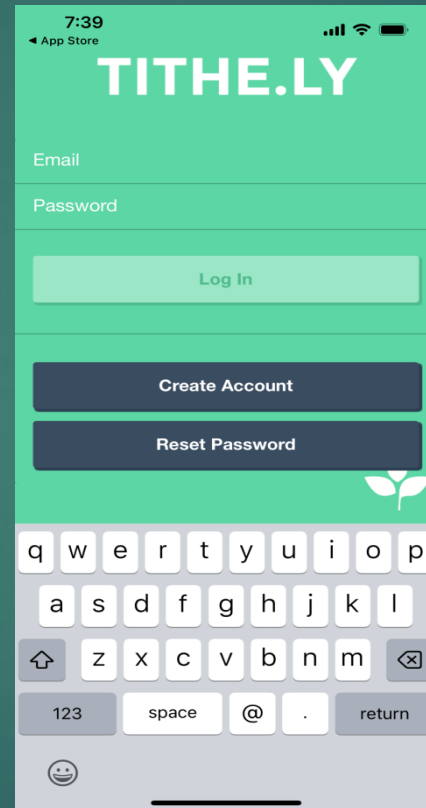

# How does Tithe.ly work?

On the website...

A screenshot of the Tithe.ly website's login page. The header is green with the text "TITHE.LY" in white. Below the header are two input fields: "Email" and "Password". A green "Log In" button is centered below these fields. At the bottom of the page, there are two dark blue buttons: "Create Account" and "Reset Password". A small white leaf icon is in the bottom right corner.A screenshot of the Tithe.ly account creation page. The header is green with a back arrow icon. The title "Create an account" is in bold. Below the title are four input fields: "First name", "Last name", "Email", and "Create a password". Below the "Create a password" field is a "Confirm password" field. Below these is a "Create a four digit pin" field and a "Confirm pin" field. A grey "Submit" button is at the bottom.A screenshot of the Tithe.ly mobile app. The header is green with a search icon and the text "Find a church...". Below the header is a location pin icon and the text "Moe Lutheran Church" and "Roseau, MN 56751". There are two buttons: a white "Give Now" button with a right arrow and a dark blue "Find Nearest Church" button with a circular refresh icon. At the bottom is a navigation bar with four icons: "Recent", "Payment", "Automated", and "Account".

To:

General Fund

Please Choose

✓ General Fund

Fall Fund

Memorial Fund

Mission & Outreach

Card Bank

5. Enter a donation amount and choose where to designate it

## On the app...

1. Find the Tithe.ly app on the App Store or Google Play

2. Create an account

3. Find Moe Lutheran